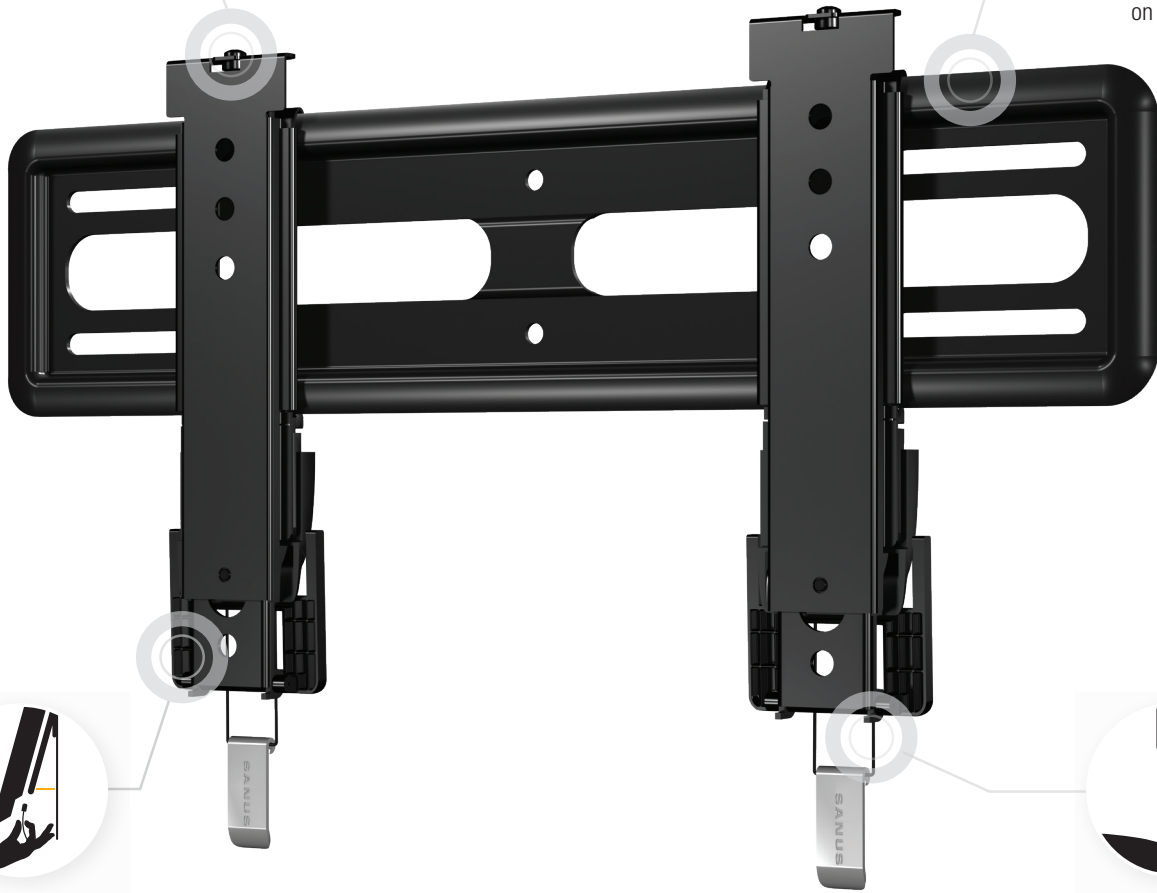

SANUS®

YOU'LL LOVE THIS MOUNT **\$99.99**

Height and level adjust after installation

Slide TV side-to-side for perfect positioning on the wall

Mount tilts TV back to allow for easy cable access

Safety tab provides a safe and easy connection you can hear

FIXED | VML5

Installation and Feature Videos Available Online

FITS **40" - 50"** TVs
 HOLDS TVS UP TO 34 KG.

WALL DISTANCE 2.3 cm

> EASY 1,2,3 INSTALLATION
 > SAFE AND SECURE

MOUNTING PATTERN

75x75	100x100	200x100	200x200	300x200	400x200	300x300	400x300	400x400	600x400	700x400	800x400	800x500	Random
		✓	✓	✓	✓	✓	✓	✓					✓